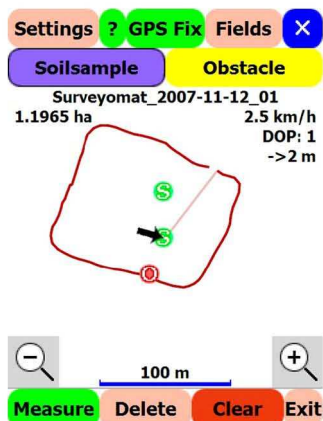

Surveyomat

Area measurement