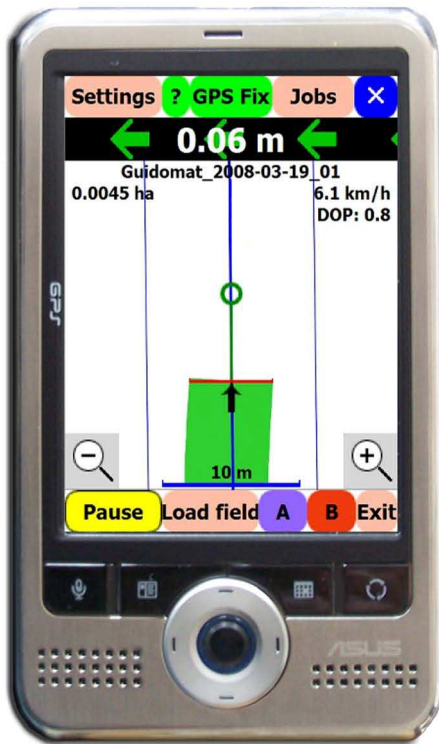

# F@rmPDA

Navigation, Documentation and Surveying  
All in 1

Guidomat

Electronic foam marker

The F@rmPDA is a pocket PC with a large sized display (3,5") without the telephone function of the F@rmphone. The F@rmPDA has an integrated GPS-receiver with an external antenna, what is an optimal base for the use of satconsystem's softwares

## Included in delivery:

- F@rmPDA
- satconsystem's softwarepackage:  
Surveyomat (Surveying),  
Guidomat (Track guidance)  
Trackomat (Track recording)
- Car kit
- Additional external GPS antenna
- satconsystem cap to mount the external antenna during pedestrian use
- Battery charger 12V and 220V
- USB cable for PC connection
- Optional: Car-navigationssoftware Destinator PN for Western Europe