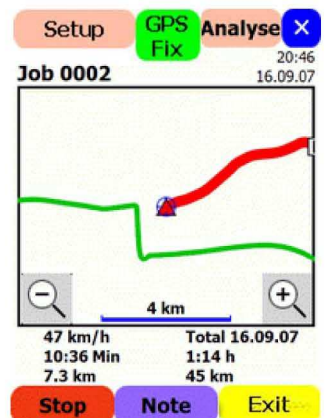

Trackomat

Trackrecording